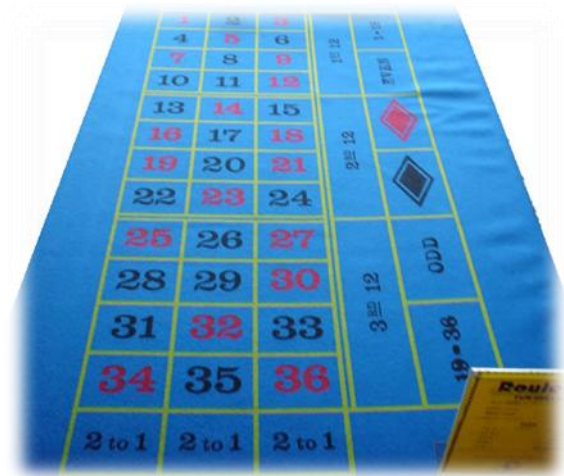

Roulette Table—Budget

Ideal for small party

Do It Yourself Hire Available

Full Sized table and Mini Wheel

Comes complete with chips and all accessories

AMUSEMENT DETAILS

Suitable Ages	18+
Number of Players	10 - 20 Players
Power Required	None
Area Required	2m x 2m
Number of Operators	DIY Only